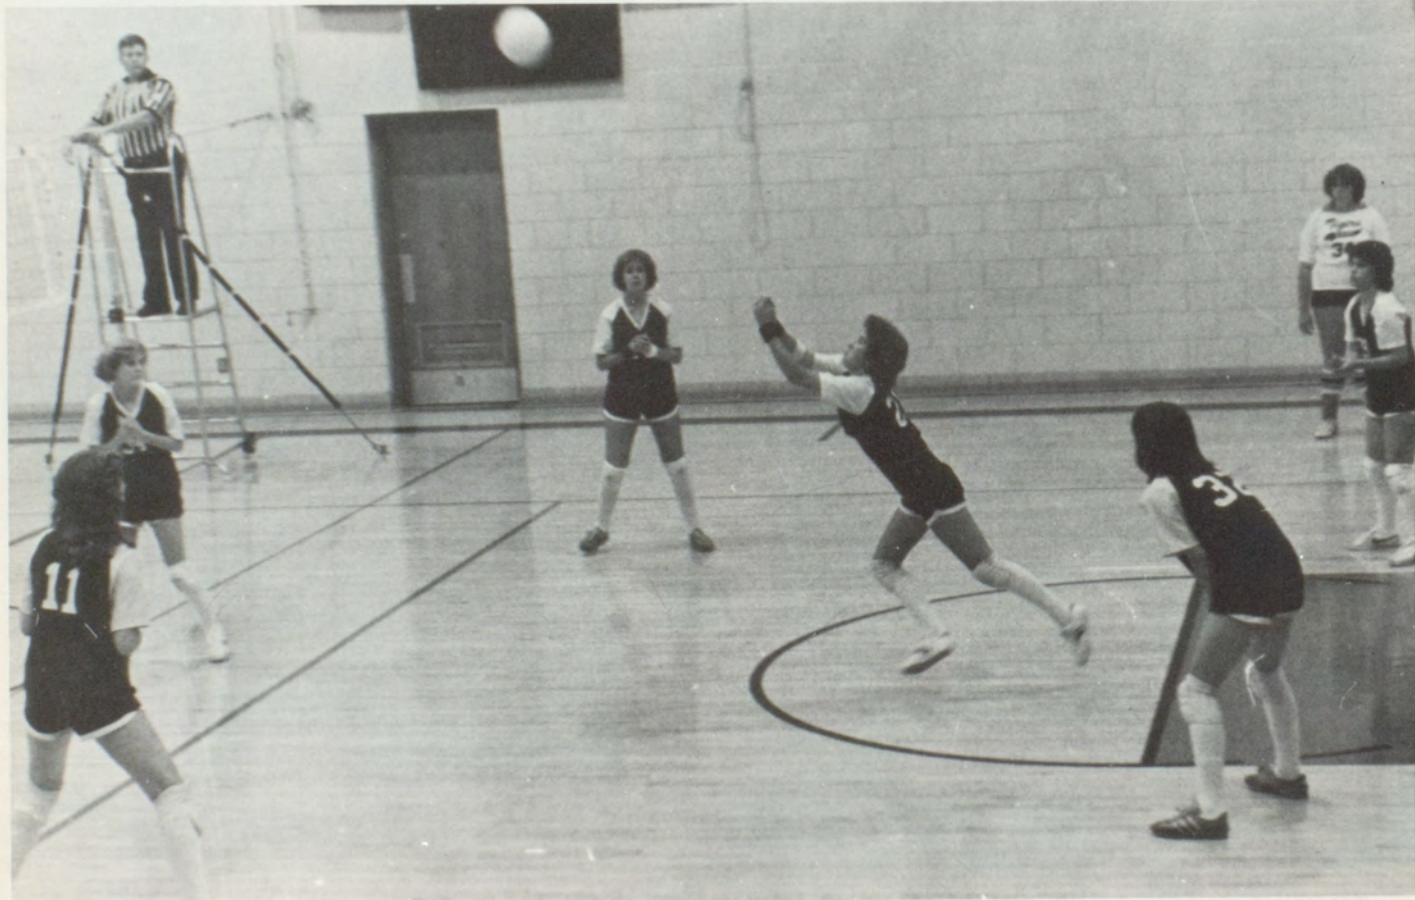

Clockwise: Ovalta Bell, 41, running around the end during the Bowling Green game with Chris Pratt, 64, blocking. Chancey Runyon, 80, looking for the ball against Mark Twain. Farrell Ray, 15, catching a pass. Chancey Runyon, 80, Todd Ehinger, 84, and Ovalta Bell, 41, hamming it up for the camera. Earl Salmons, 21, outrunning one of the Bobcats in the season opener.

HOMECOMING

CHEERLEADERS

BASKETBALL

COURT WARMING

VOLLEYBALL

Kathy Morris blocks Troy's spike attempt.

Deidre Poor returns her opponent's serve.

A spike by Susan Anderson.