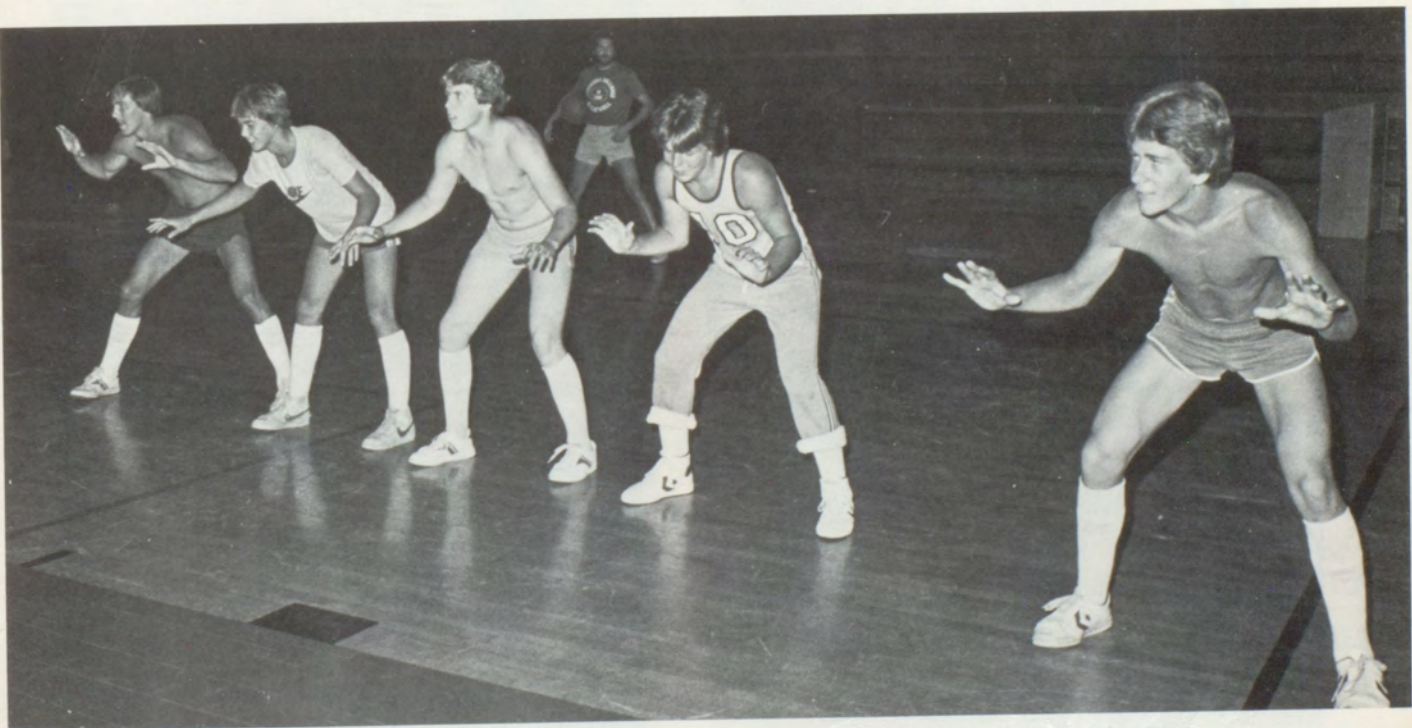

Clockwise: Ovalta Bell, 41, running around the end during the Bowling Green game with Chris Pratt, 64, blocking. Chancey Runyon, 80, looking for the ball against Mark Twain. Farrell Ray, 15, catching a pass. Chancey Runyon, 80, Todd Ehinger, 84, and Ovalta Bell, 41, hamming it up for the camera. Earl Salmons, 21, outrunning one of the Bobcats in the season opener.

HOMECOMING

CHEERLEADERS

BASKETBALL

COURT WARMING

VOLLEYBALL

Kathy Morris blocks Troy's spike attempt.

Deidre Poor returns her opponent's serve.

A spike by Susan Anderson.

Tammy Sladek stretches out before her game.

Kathy Morris bumps the ball over the net.

Music

1983

BAND

Band members are: l-r front row: Ann Stuerman, Kelly Wilhoit, Angela Henry, Shelly Brown, Deidre Poor. 2nd row: Stacy White, Laura Turley, Marta Ince, Debra Branstetter, Mindy York, Deanna Garrett. 3rd row: Becky Marsh, Cindy Gower, Angela Crowder, Suzanne Wood, Bronwyn Jameson, Lance Prince, Rob Wahlgren, Rodney Dolbeare, Amy Poyser, Melissa Christy, Jill Murry, Mike Geery, Bill Roan. 4th row: Robyn Robinson, Sonya Barton, Melissa Boots, Matt Smith, Brock Cropp, John Swisher, Kathy Washington, Bob Strode, Doug Owens, Mark Smith, Jim Scott, John Meier, David Cadwallader, Rodney Wood. 5th row: Renee Anderson, Julie McCarty, Susan Robbins, Tammy Sladek. Back row: Jerry Browning, Greg Hayden, Scott Goodhart, George Travis, Stan Silvey, Christy Hart, Jay Duckworth, Steven Christy, Randy Tredway, Todd Ehinger, Mr. Dan Christy, bandleader.